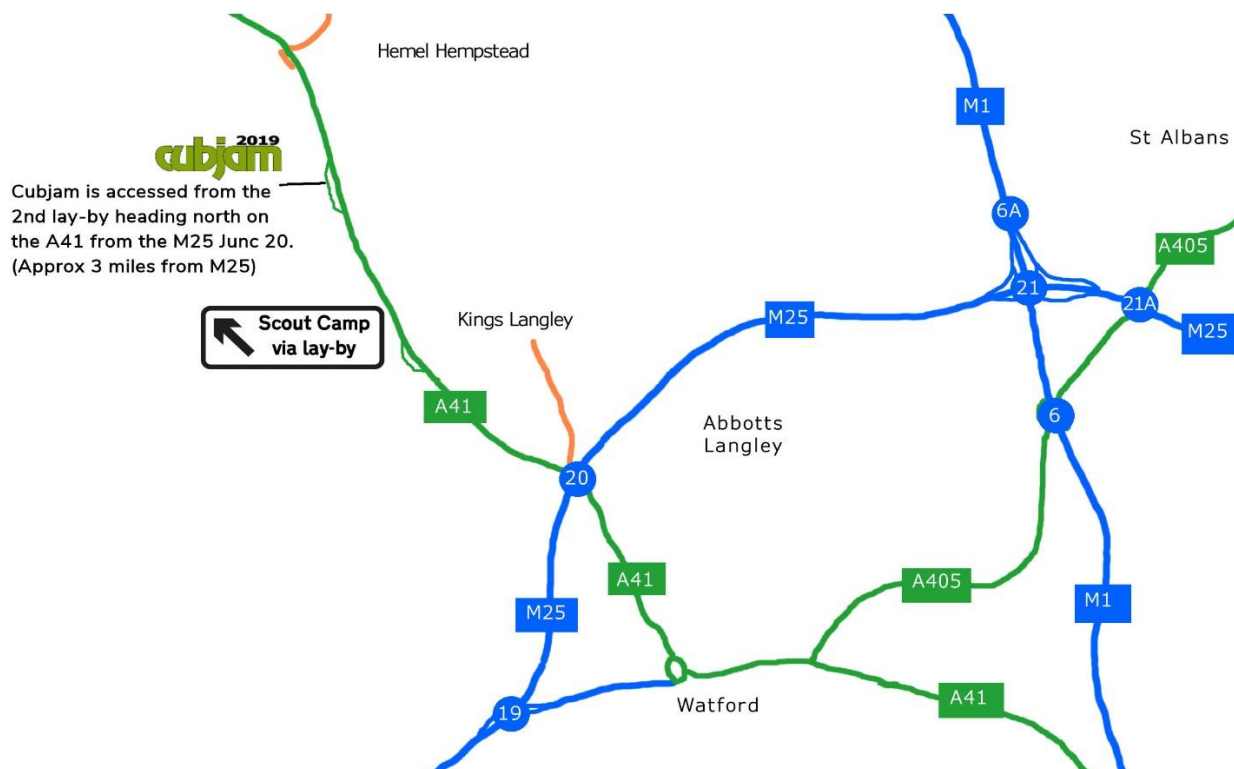

Travelling To/From Cubjam 2019

DO NOT USE THE POSTCODE TO FIND YOUR WAY TO PHASELS WOOD
THERE IS NO ACCESS TO PHASELS WOOD VIA THE SAT NAV ROUTE
YOU MUST FOLLOW THE MAP BELOW TO GET TO CUBJAM

Phasels Wood Activity Centre is just 3 miles from Junction 20 of the M25 heading northbound towards Hemel Hempstead on the A41. The entrance is in the second lay-by from the M25 roundabout. There is a sign just before the lay-by: 'Scout Camp access via lay-by' There is no postal address or postcode for the main entrance.

Please ensure you are displaying a Cubjam Permit on arrival so we can direct you quickly.

When you depart from Phasels Wood - Exit left into the lay-by then merge onto A41. If returning back to M25/Watford/London come off at Hemel Hempstead (first exit) go round the roundabout and back on the A41 southbound